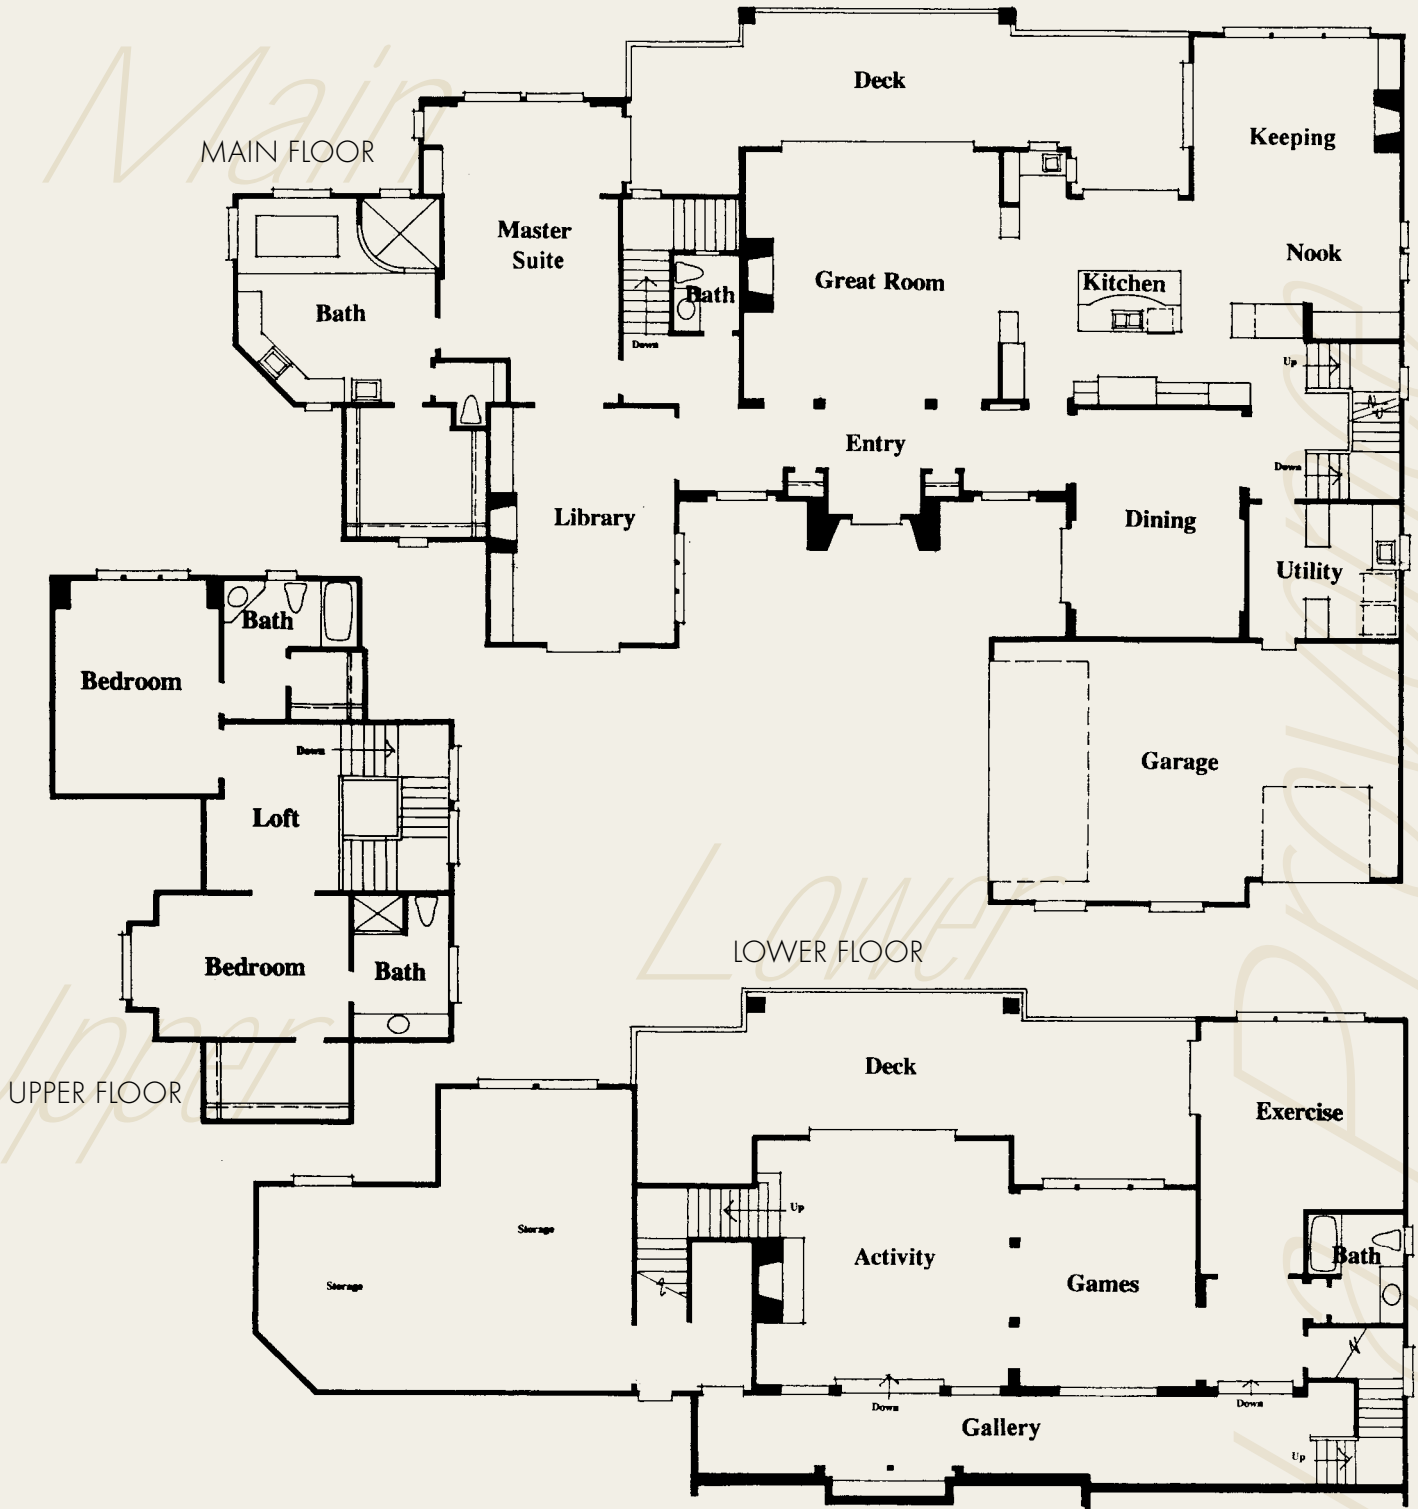

SHELBURNE DEVELOPMENT

Builder
SHELBURNE DEVELOPMENT
GREGORY R. HEINZE

Builder Information
503-692-6383
www.shelburnehomes.com

House Information
PRICE: $1,695,000
SQUARE FEET: 6,830

Bed and Baths
BEDROOMS: 4
BATHS: 4.5